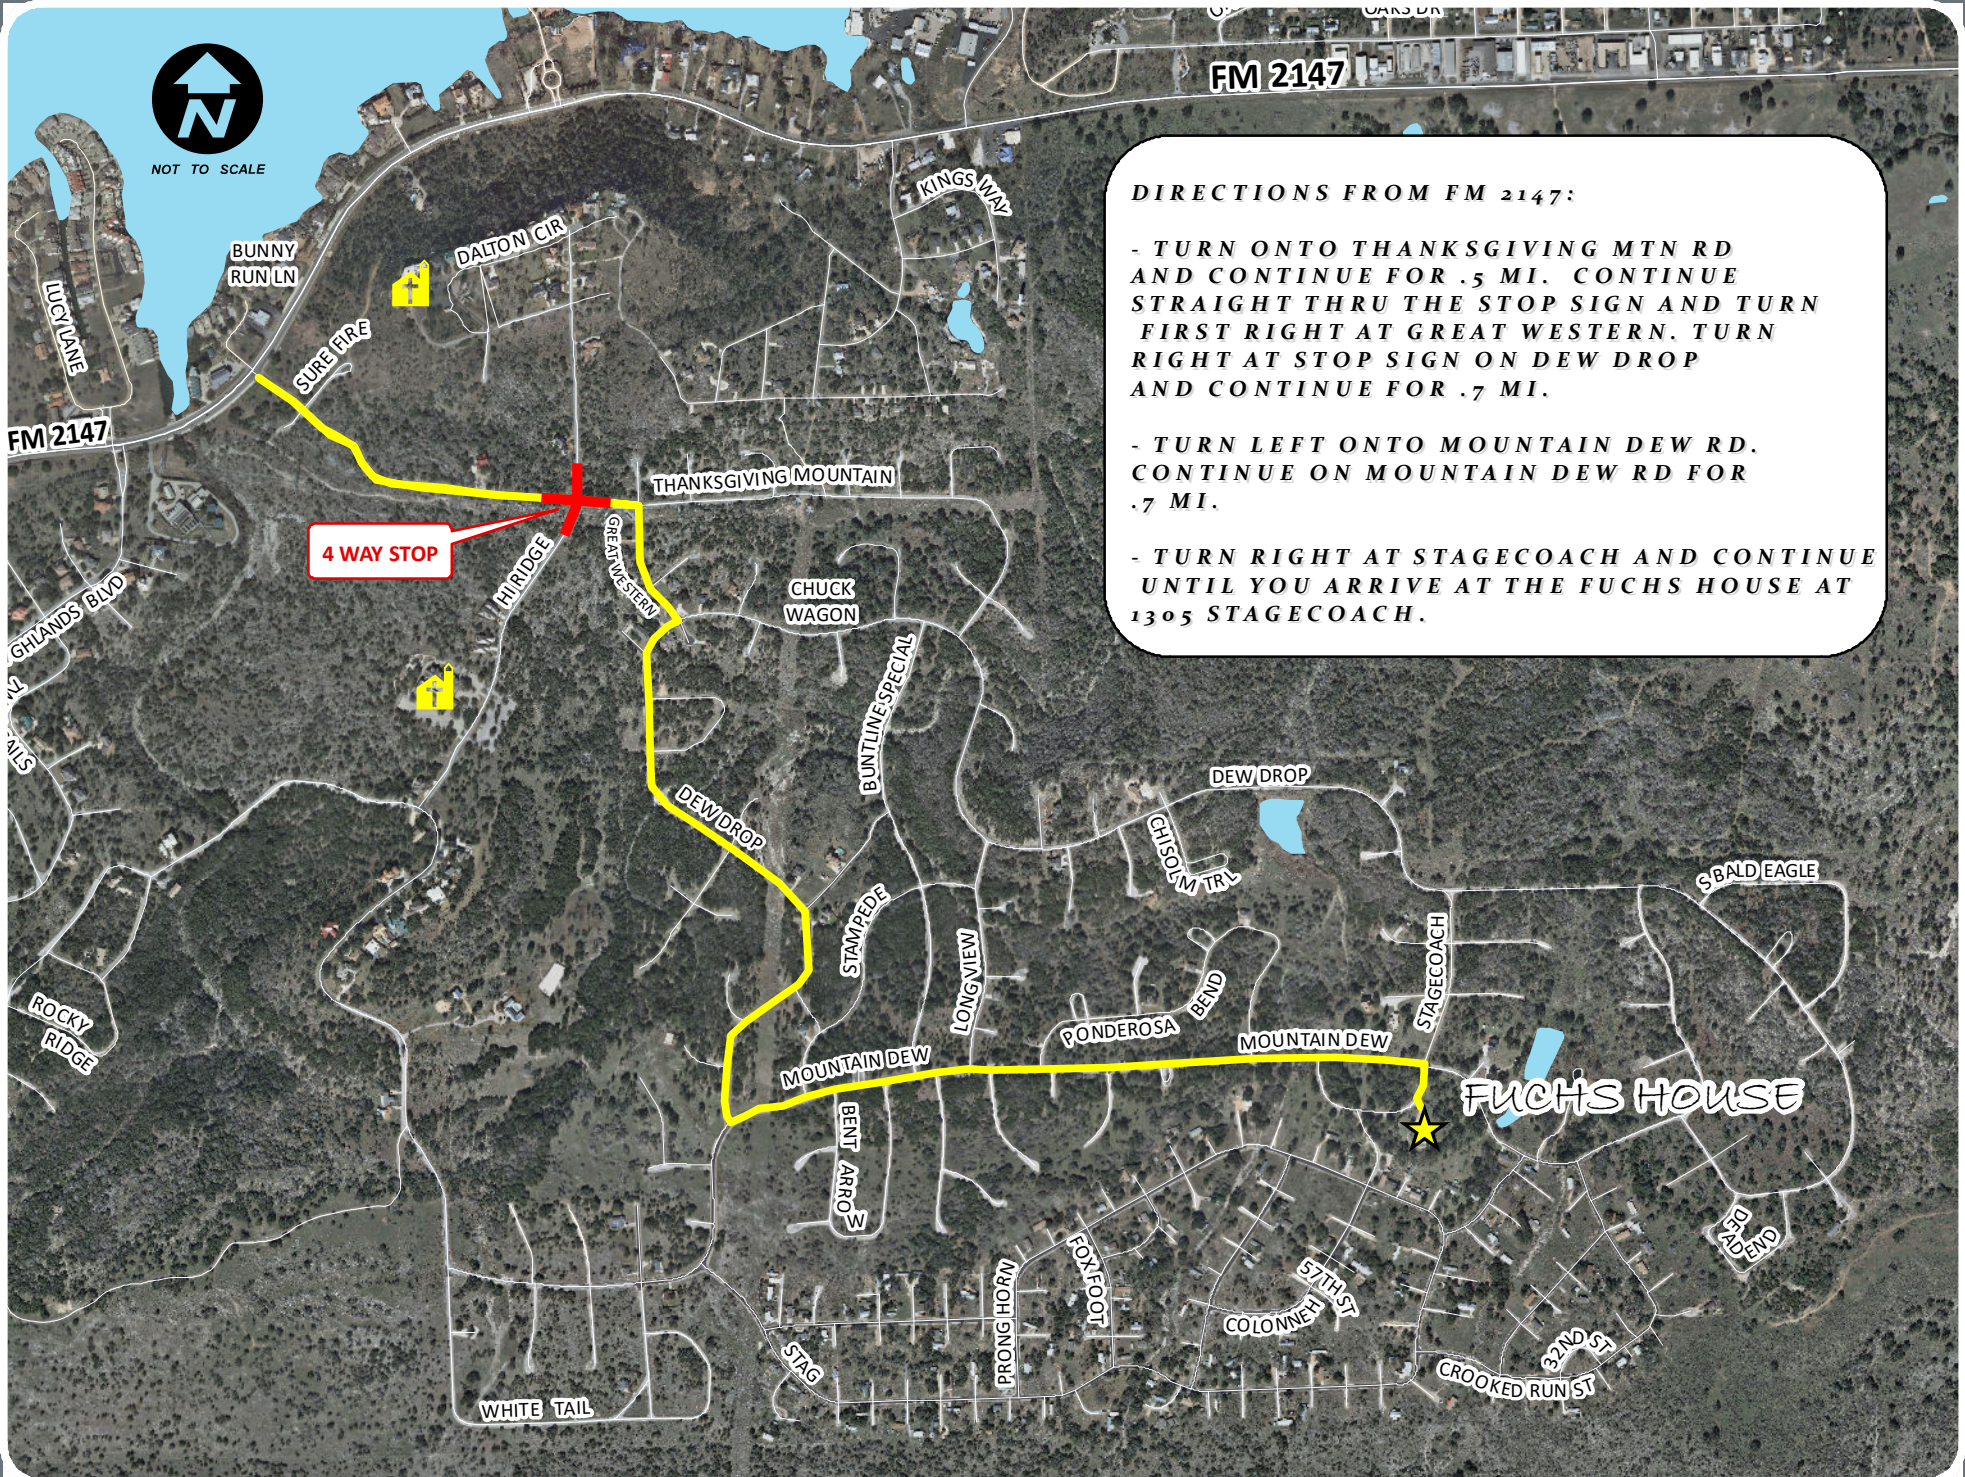

NOT TO SCALE

FM 2147

DIRECTIONS FROM FM 2147:

- TURN ONTO THANKSGIVING MTN RD AND CONTINUE FOR .5 MI. CONTINUE STRAIGHT THRU THE STOP SIGN AND TURN FIRST RIGHT AT GREAT WESTERN. TURN RIGHT AT STOP SIGN ON DEW DROP AND CONTINUE FOR .7 MI.
- TURN LEFT ONTO MOUNTAIN DEW RD. CONTINUE ON MOUNTAIN DEW RD FOR .7 MI.
- TURN RIGHT AT STAGECOACH AND CONTINUE UNTIL YOU ARRIVE AT THE FUCHS HOUSE AT 1305 STAGECOACH.

4 WAY STOP

FUCHS HOUSE