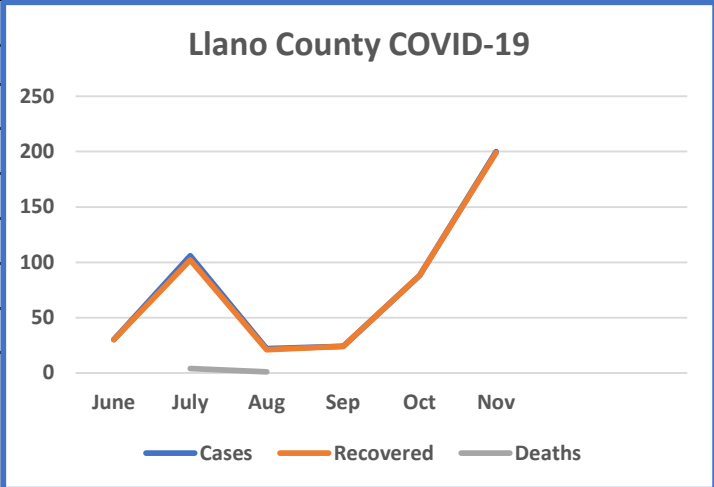

LLANO COUNTY COVID-19 CASE STATISTICS 12/21/2020

CASES	ACTIVE	RECOVERED	DEATHS	TEST
669	114	547	8	7,181

Previous 6 Month Totals			
Month	Cases	Recovered	Deaths
June	30	30	
July	106	102	4
Aug	22	21	1
Sep	24	24	
Oct	88	88	
Nov	200	199	1